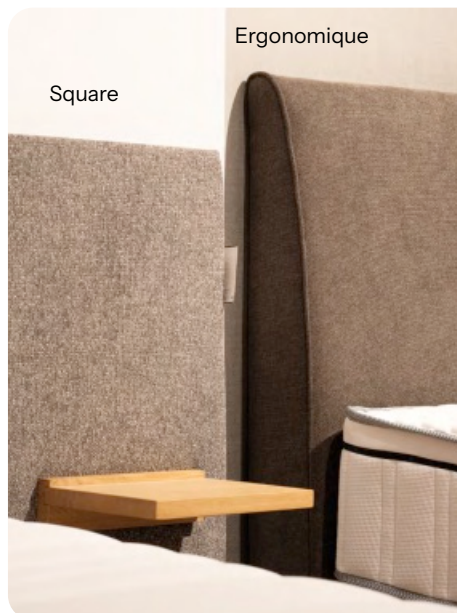

Square

Ergonomique

Eminence

The sofa bed that feels just like a real bed

Curvy

Pol74 reimagines the sofa bed with an approach that seamlessly blends design, comfort and durability. Each model combines robust mechanisms, high-resilience foam and carefully selected fabrics to ensure optimal body support, day and night. Designed for everyday use, Pol74 sofa beds offer a truly restful night's sleep without compromising on Italian elegance. Thanks to durable materials and high-end finishes, Pol74 transforms every space into a comfortable, healthy and welcoming living area. **From €3,533 for an 80 cm wide model**