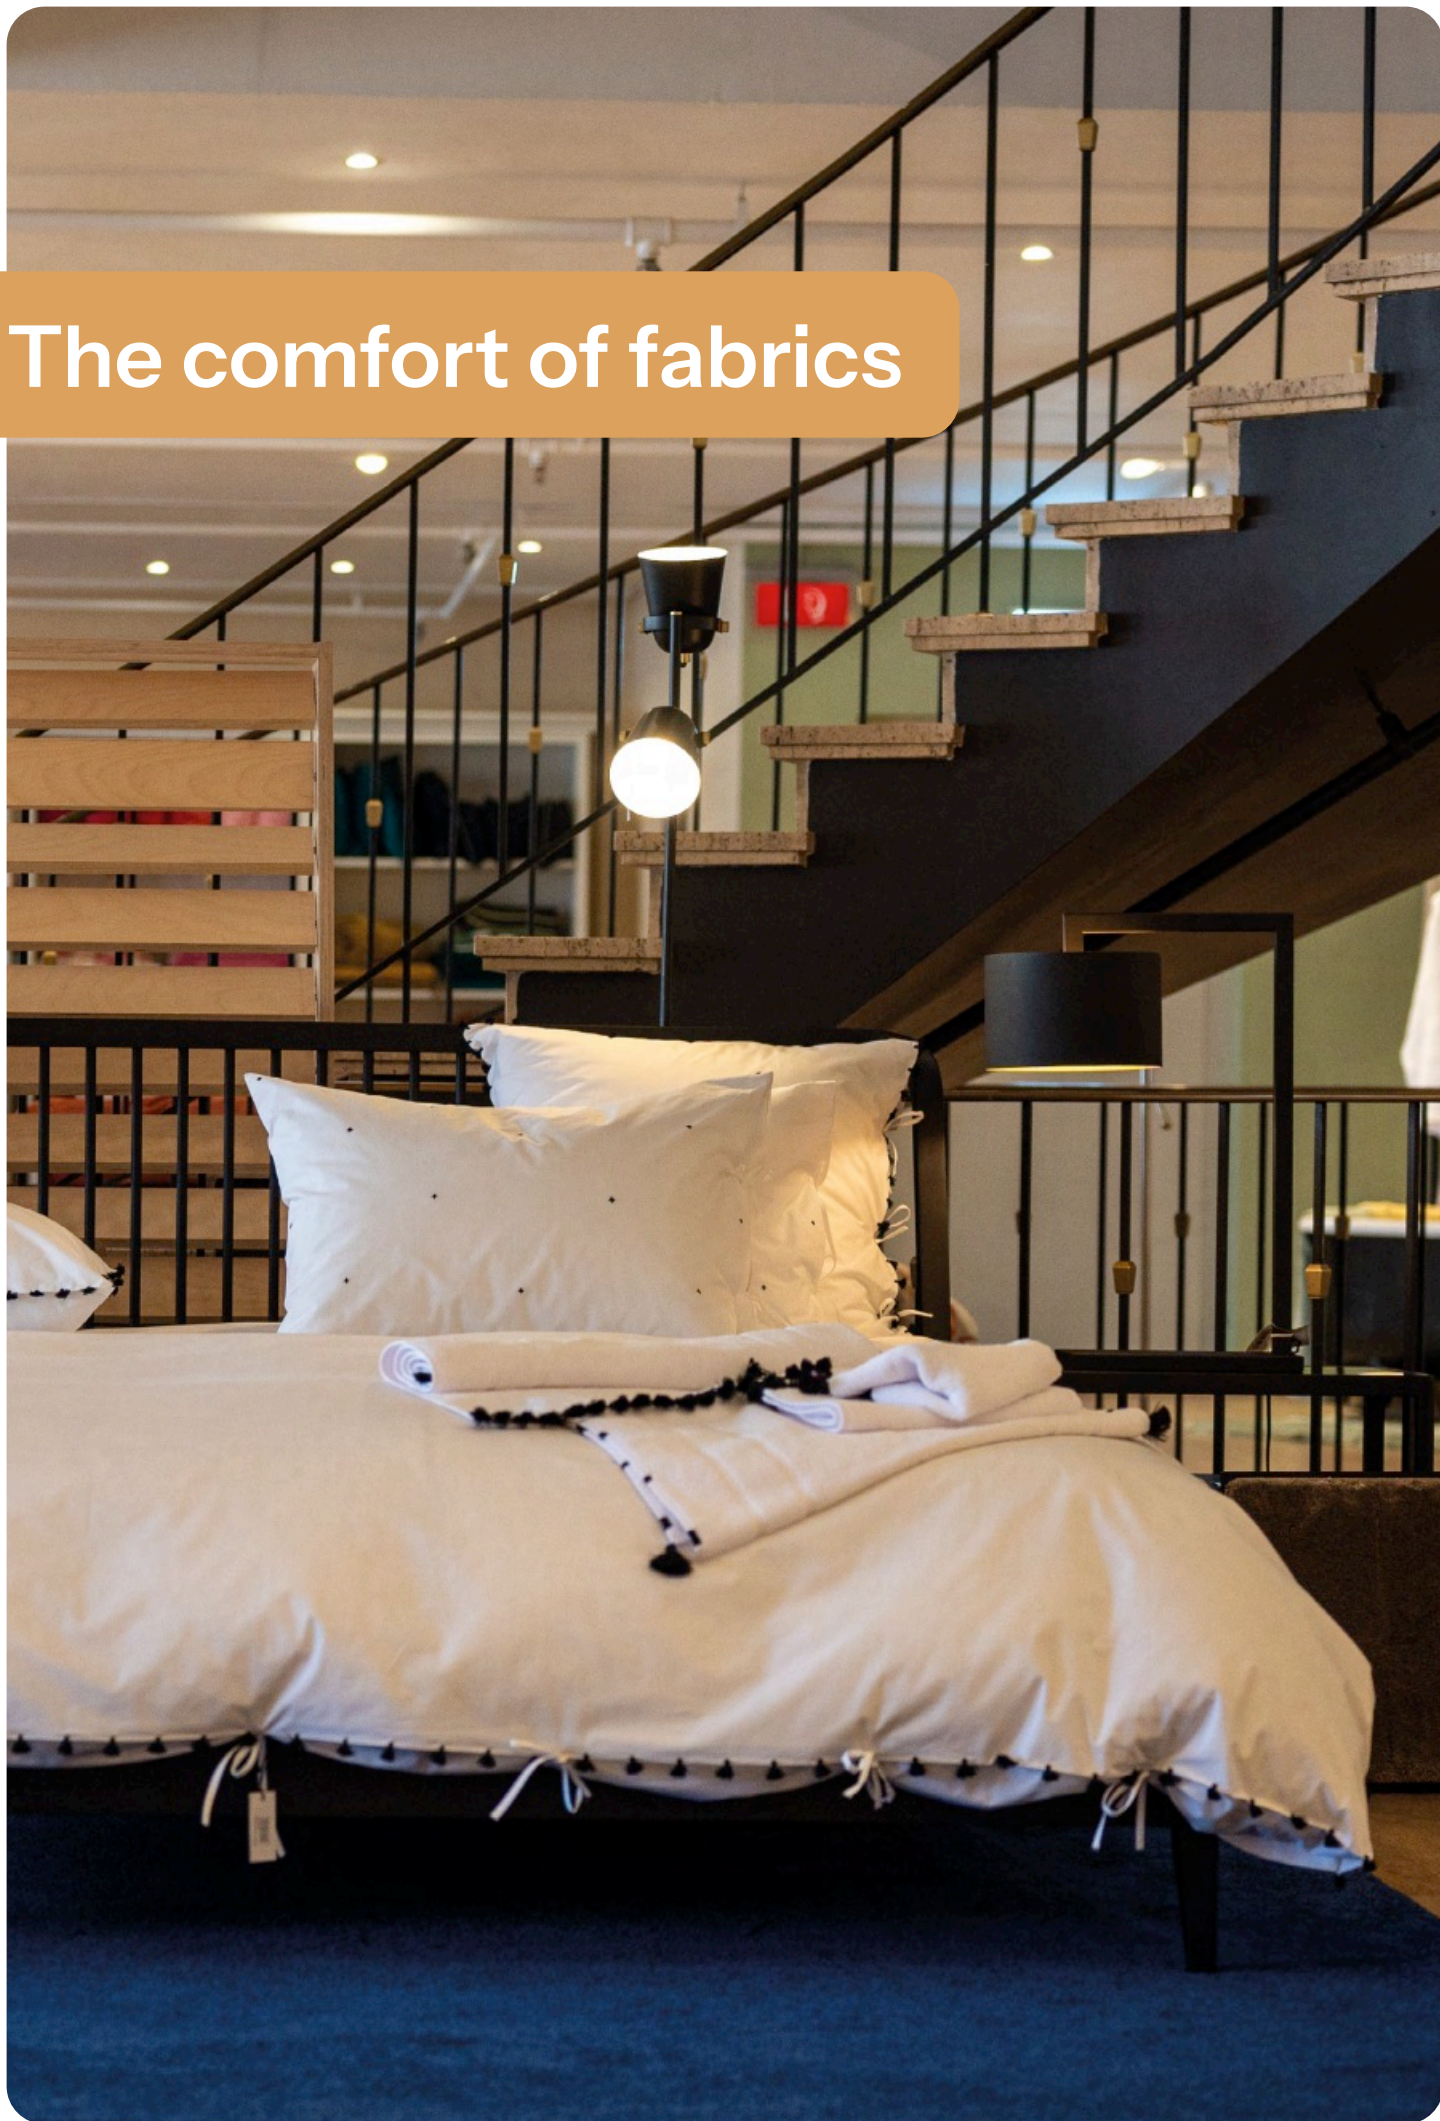

The comfort of fabrics