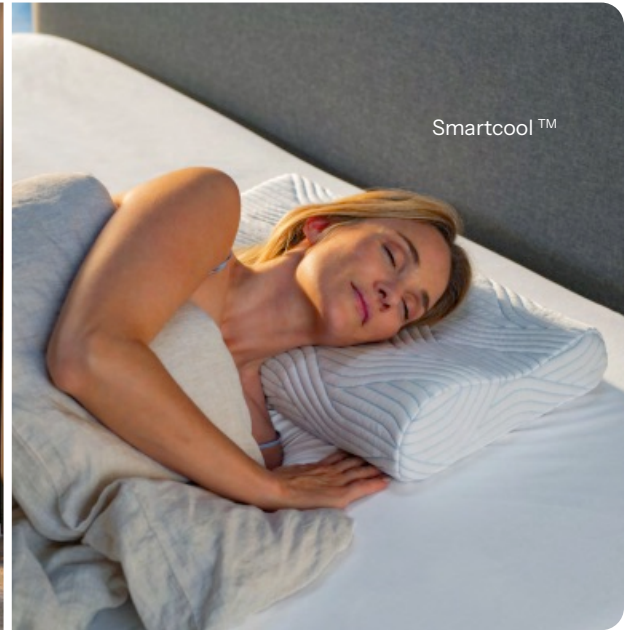

lattoflex
FEEL THE KNOWHOW

Your back regains its natural balance

Wellness mattress

A pioneer in slatted bed bases, Lattoflex is revolutionising sleep comfort with technology that perfectly adapts to the body's movements. Its scientific approach to rest improves posture and relieves back tension. The breathable materials promote optimal sleep hygiene. Ideal for back health, Lattoflex bed bases offer personalised support that transforms every night's sleep into a truly restorative experience. **Double bed base for two people, from €1,160**

Winx 6

Active slat suspension → dynamic support
Ergonomic technology → body alignment

Sleep
comfort

TEMPUR
A mattress like no other

Technology that fits your body perfectly

Arc

Smartcool™

Inspired by space technology, Tempur offers a unique material that moulds perfectly to your body. It reduces pressure points, improves circulation and promotes deep sleep. Hypoallergenic and durable, it helps create a healthy environment. Tempur transforms your bed into a space for total relaxation, ideal for your physical and mental well-being. **Double bed, from €6,803**

NASA viscoelastic foam → pressure relief Body-contouring → absolute comfort

**PURE
TALALAY
BLISS**

Relieves physical tension

Bliss embodies a new approach to sleep, where comfort, health and innovation come together. Its bedding solutions are designed to promote deep relaxation and reduce physical tension. The materials selected combine softness, breathability and durability, creating a healthy environment conducive to restorative rest. Bliss transforms your bed into a space for holistic well-being, where every night contributes to your physical and mental balance. **2-person mattress, from €2,115**