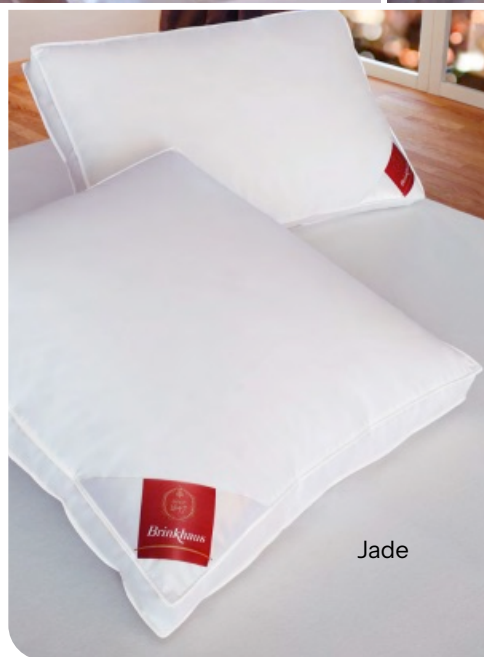

Handcrafted cotton → authenticity

Handcrafted cotton → authenticity

The comfort of fabrics

The airy comfort of down

Charme

Eider

Brinkhaus designs duvets and pillows using animal-friendly materials. Their comfort promotes healthy and restorative sleep. **Pillows starting from €69**