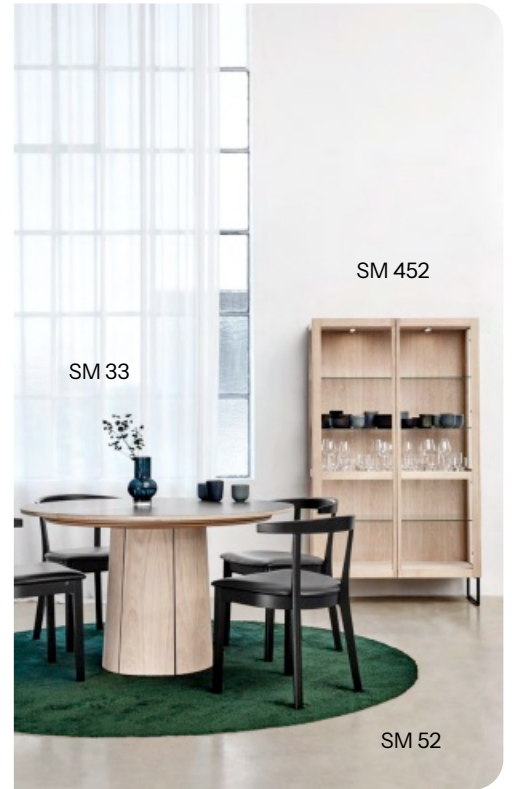

Curved wood → natural ergonomics

Furniture built to last

Skovby uses carefully selected materials to create durable, adaptable furniture. The functional design makes everyday life easier, whilst the sturdy construction ensures long-term use. Furniture designed to enhance your lifestyle for years to come. Table from €2,999. Display cabinet from €2,342