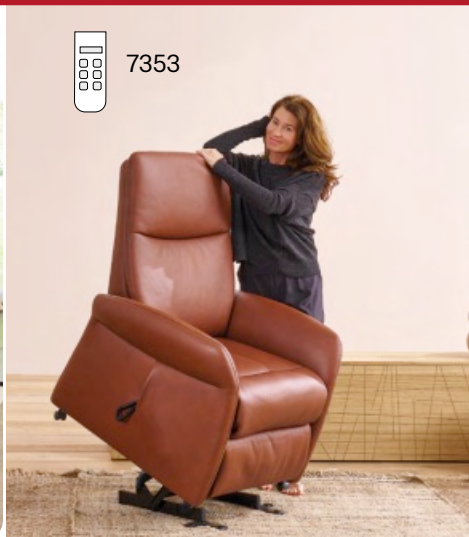

himolla

Comfort that adapts to you

1560

Himolla combines German engineering with bespoke comfort. The built-in mechanisms adapt perfectly to the body to provide precise support. Ideal for enhancing well-being and relieving tension. **Recliner from €2,382**

1926

In stock! Delivered to your door within 5 days!

7362

In stock! Delivered to your door within 5 days!

7568

7353

7717

Precise motorisation → Perfect fit

Body
comfort