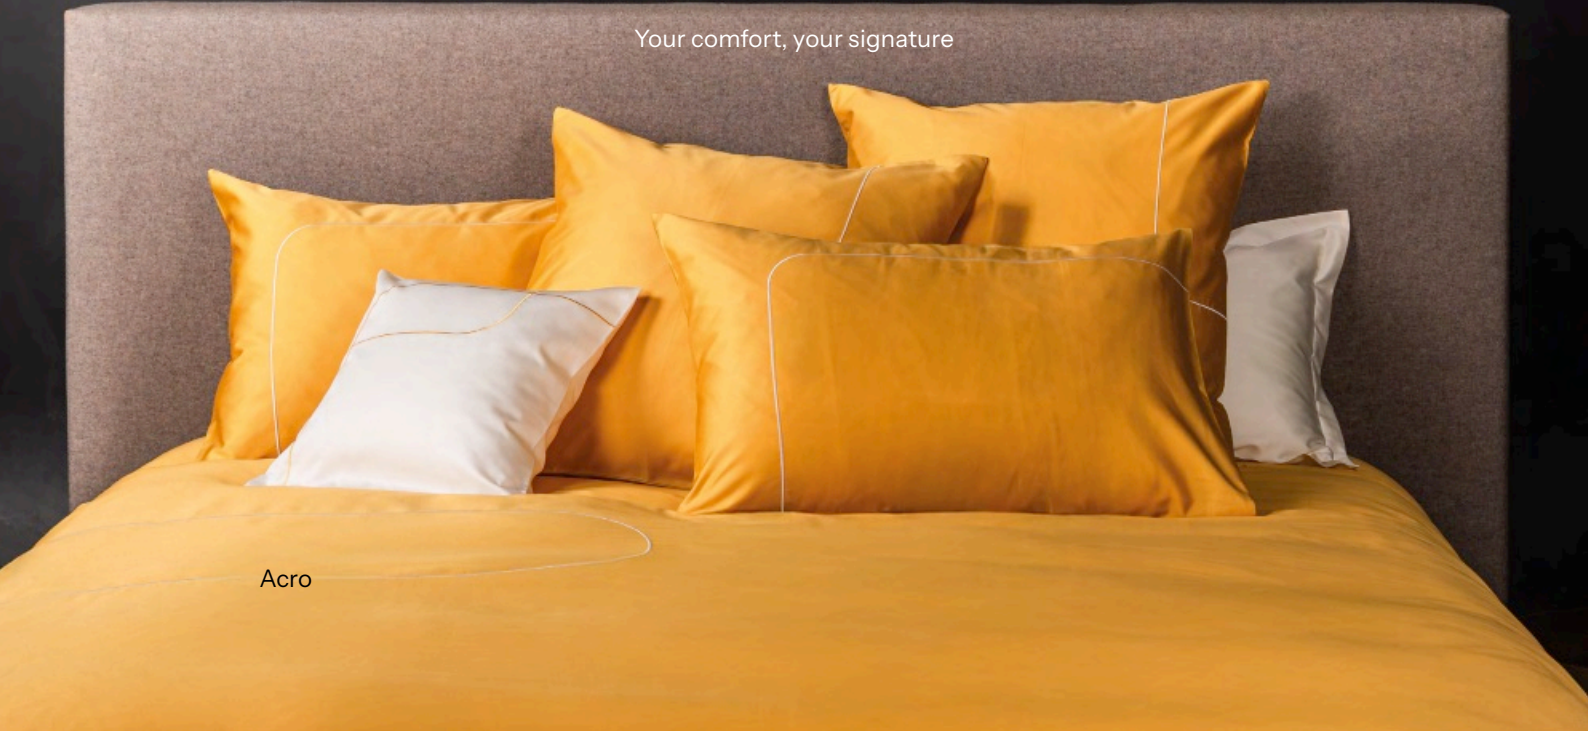

Jade

Diamond

Your comfort, your signature

Acro

est. 1933
Belgian handmade linen

Lysdrap offers custom-made linens in high-quality European textiles. Breathable and durable, they ensure optimal and personalised comfort. **Double duvet cover, from €168**