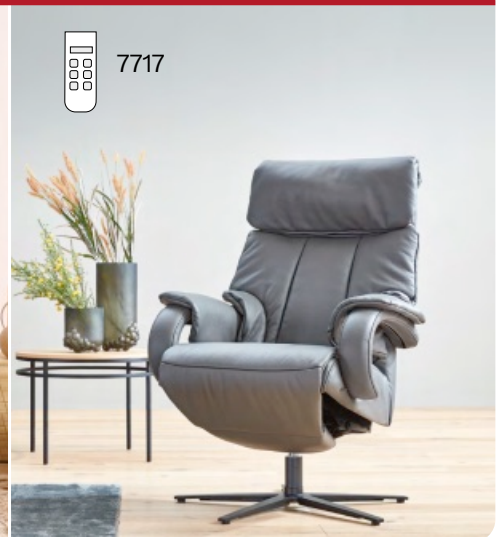

himolla

Comfort that adapts to you

1560

Himolla combines German engineering with bespoke comfort. The built-in mechanisms adapt perfectly to the body to provide precise support. Ideal for enhancing well-being and relieving tension. **Recliner from €2,382**

1926

In stock! Delivered to your door within 5 days!

7362

In stock! Delivered to your door within 5 days!

7568

7353

7717

Precise motorisation → Perfect fit

Body
comfort