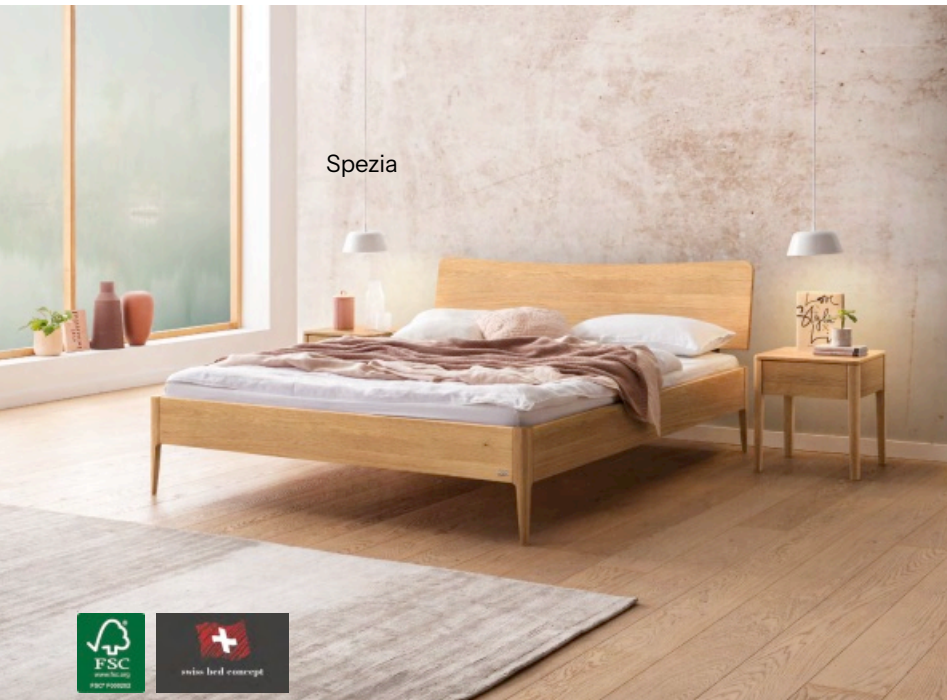

Sleep
comfort

A bed that grows with you

Spezia

With its unique modular design, Hasena allows you to create a bed that's perfectly tailored to your needs. Crafted from sustainable, eco-friendly materials, its models combine style, customisation and optimal comfort. Available with slatted bases or mini-box springs. Hasena gives you the freedom to design a bedroom that reflects your personality, whilst prioritising your well-being. **Bed frame (without mattress or bed base), from €1,657**