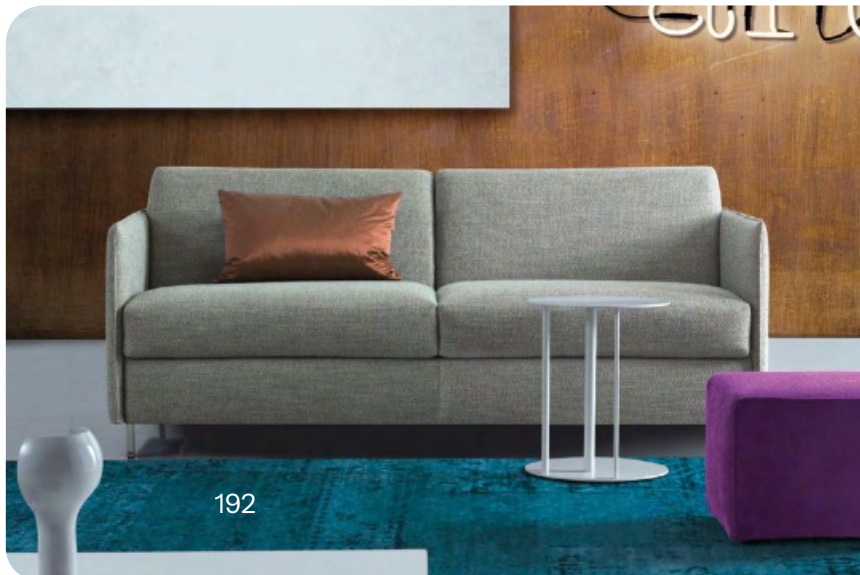

The sofa bed that feels just like a real bed

Pol74 reimagines the sofa bed with an approach that seamlessly blends design, comfort and durability. Each model combines robust mechanisms, high-resilience foam and carefully selected fabrics to ensure optimal body support, day and night. Designed for everyday use, Pol74 sofa beds offer a truly restful night's sleep without compromising on Italian elegance. Thanks to durable materials and high-end finishes, Pol74 transforms every space into a comfortable, healthy and welcoming living area. **From €3,533 for an 80 cm wide model**

192

High-resilience foam → long-lasting support   Reinforced mechanisms → everyday comfort
Premium fabrics → softness and durability

Sleep comfort