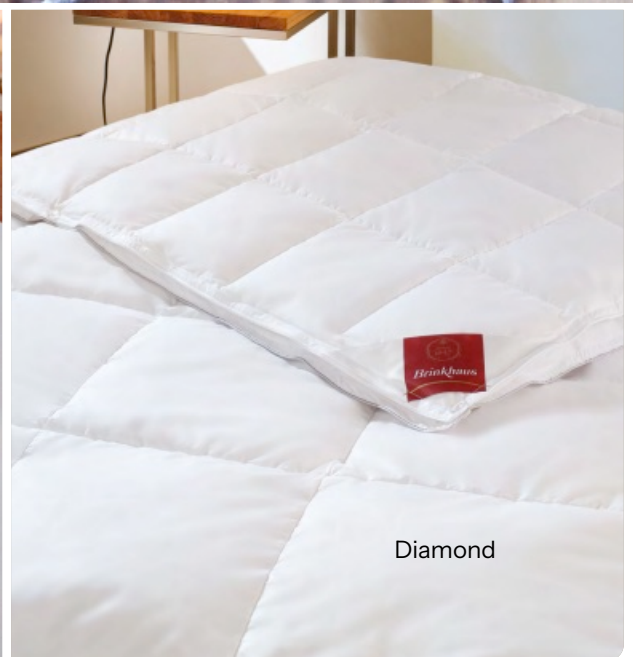

The airy comfort of down

Brinkhaus designs duvets and pillows using animal-friendly materials. Their comfort promotes healthy and restorative sleep. **Pillows starting from €69**

Diamond