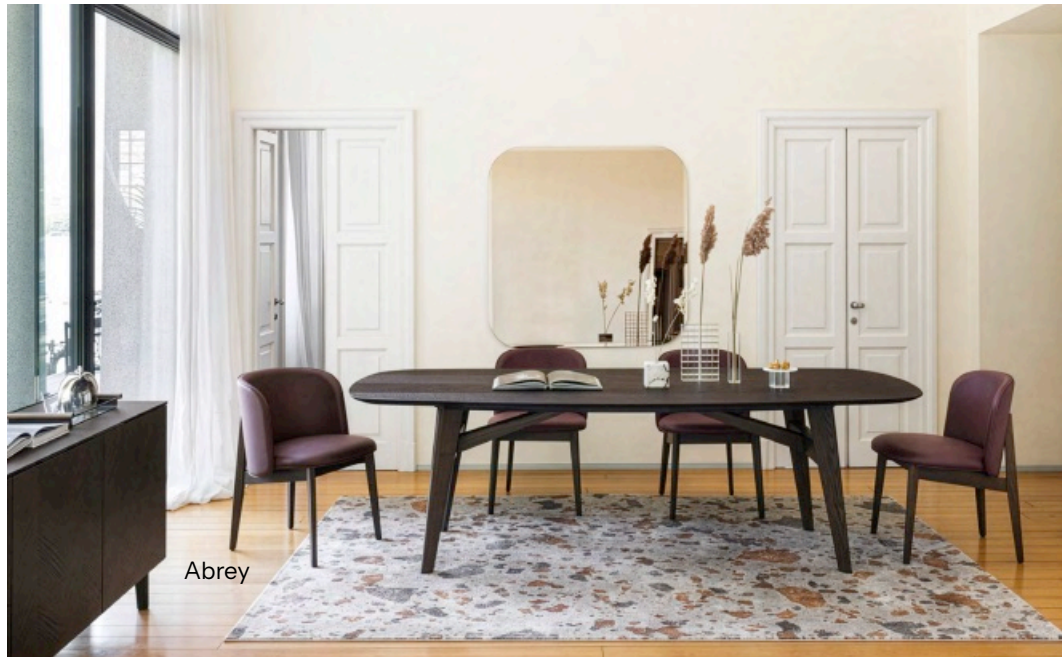

2023

AU BON REPOS: 125 years of longevity.

Home comfort

Anime

Abrey

Calligaris combines Italian design with functionality to create elegant and durable furniture. Tables, chairs and storage units are designed to enhance everyday life with comfort and practicality. High-quality materials ensure durability and strength, whilst fostering a harmonious environment. Each piece contributes to a balanced interior that promotes well-being. **Chairs from €625, tables from €515**