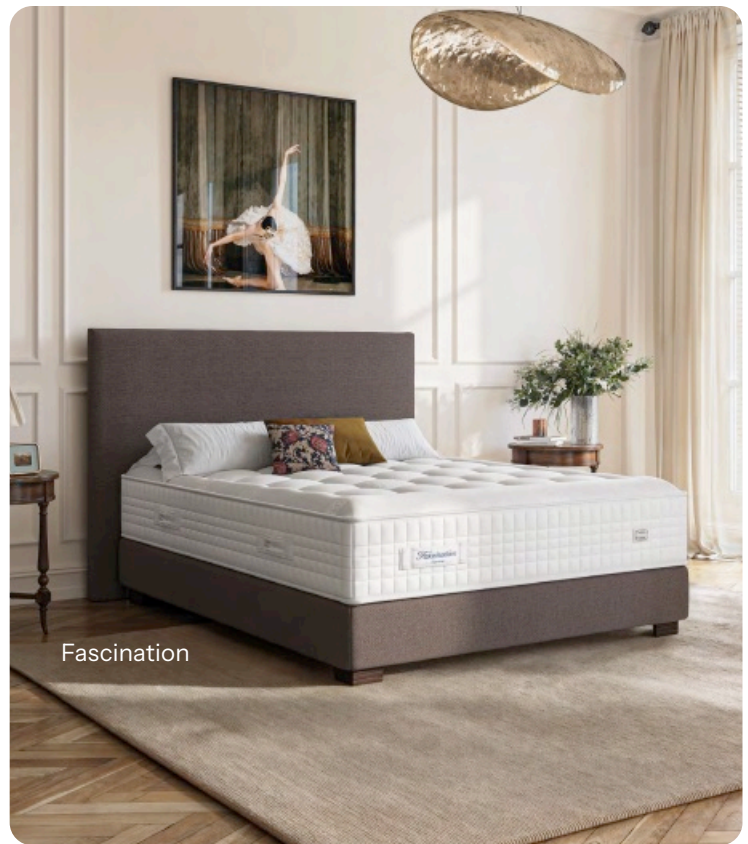

Fascination

Inventor of the pocket spring, Simmons offers personalised support that adapts to every body shape. This technology reduces movement and improves sleep quality for couples. Breathable and durable materials promote a healthy environment. Simmons combines innovation and comfort to guarantee deep, restorative rest, essential for your daily well-being. **Complete double bed with mattress, starting from €4074**